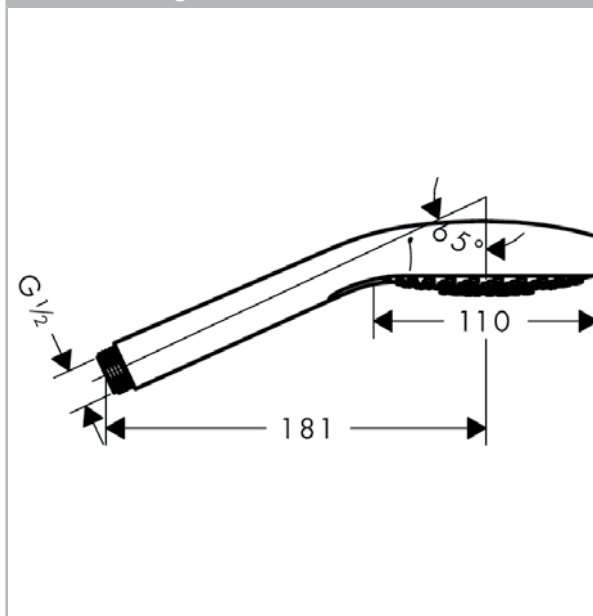

Croma Select S

Croma Select S Multi hand shower EcoSmart 9 l/min

Surfaces: **white/chrome** Article Number: **26801400**

Description

product features

- shower head size: 110 mm
- convenient diversion via Select button
- spray type: SoftRain, IntenseRain, Massage spray
- maximum flow rate (at 0.3 MPa): 9 l/min
- with internal water conduction
- rinseable dirt filter
- connection thread G ½
- connection dimension: DN15
- suitable for continuous flow water heaters
- WRAS 1505300
- Kiwa UK 1504706

Article Details

Price excl. VAT

47,92 £

Technology

Certificates

Product image

Scale drawing

Flowchart

The consumption was measured in combination with the appropriate fittings (thermostat/mixer/in-wall valve) to reflect actual application in practice.