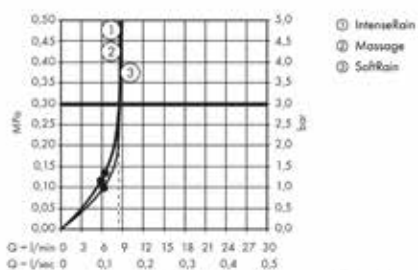

Croma Select S

Croma Select S Multi hand shower EcoSmart 9 l/min

Surfaces: **white/chrome** Article Number: **26801400**

Description

product features

- shower head size: 110 mm
- convenient diversion via Select button
- spray type: SoftRain, IntenseRain, Massage spray
- maximum flow rate (at 0.3 MPa): 9 l/min
- with internal water conduction
- rinseable dirt filter
- connection thread G ½
- connection dimension: DN15
- suitable for continuous flow water heaters
- WRAS 1505300
- Kiwa UK 1504706

Article Details

Price excl. VAT

47,92 £

Technology

Certificates

Product image

Scale drawing

Flowchart

The consumption was measured in combination with the appropriate fittings (thermostat/mixer/in-wall valve) to reflect actual application in practice.